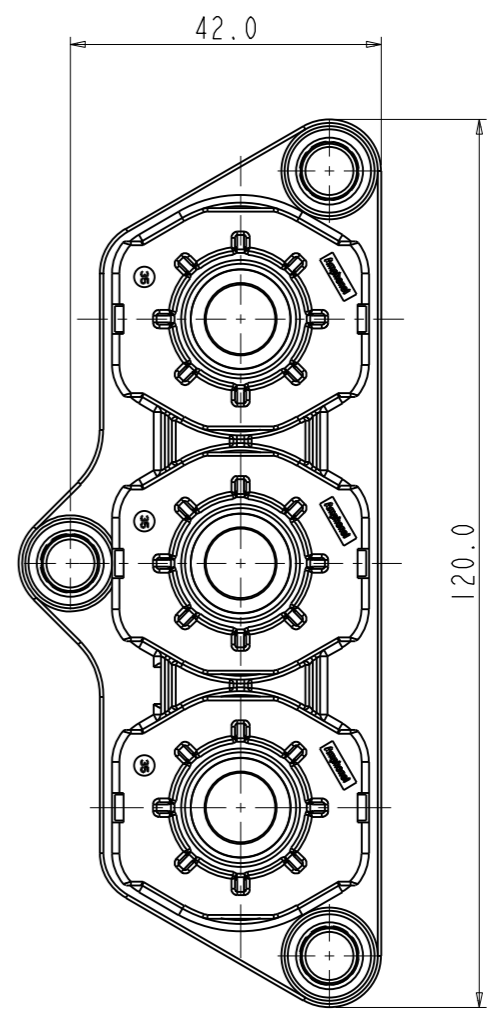

C-HVPTB3XXX

REV	ECN	DESCRIPTION	DATE	MODIFIED
A		Release	2017.03.20	
B	C4045N	Change the technical data	2020.01.04	
C	R4119N	Increase part details	2020.02.24	
D	C5322N	Change cable sealing	2021.04.09	

ORIGINAL
PDF Format
R&D

PRINTING CONTENT:
FIRST LINE:P/N
SECOND LINE:TRACEABILITY CODE

HVPTB 3 N XX	
25:	FOR 25mm ² Shielded WIRE;OD=11.9±0.4mm
35:	FOR 35mm ² Shielded WIRE;OD=14.2±0.4mm
50:	FOR 50mm ² Shielded WIRE;OD=16.5±0.4mm
70:	FOR 70mm ² Shielded WIRE;OD=19.0±0.4mm

TECHNICAL DATA		
OPERATING TEMPERATURE	-40-125°C	
SHIELDING	YES	
RoHS	YES	+
WATERPROOF	IP67&IP6K9K	+
CORROSION-PROOF GRADE (SALT FOG TEST)	48 HOURS	

DIMENSIONS	TOLERANCES	PROJECTION	TITLE	
ANSI Y14.5M	X ±0.5		Amphenol PCD Shenzhen ENGR 2017.3.20	
UNITS: MM	XX ±0.05			
Pro/E FILE	ANGLES ±2°		SIZE	DWG NO.
ORIGINAL	THIS DOCUMENT CONTAINS PROPRIETARY INFORMATION WHICH IS THE CONFIDENTIAL PROPERTY OF Amphenol PCD Shenzhen Co. Ltd Amphenol PCD Shenzhen Co. Ltd RESERVES THE RIGHT TO CLARIFY THIS DRAWING	CHKD	A3	C-HVPTB3XXX
		APPD	CODE: 58982	SCALE: 3:10
			SHEET 1	OF 2

HVPTB3N XX

C-HVPTB3XXX

C-HVPTB3XXX

SIZE A3	DWG NO. C-HVPTB3XXX	REV D
CODE: 58982	SCALE: 3:10	SHEET 2 OF 2