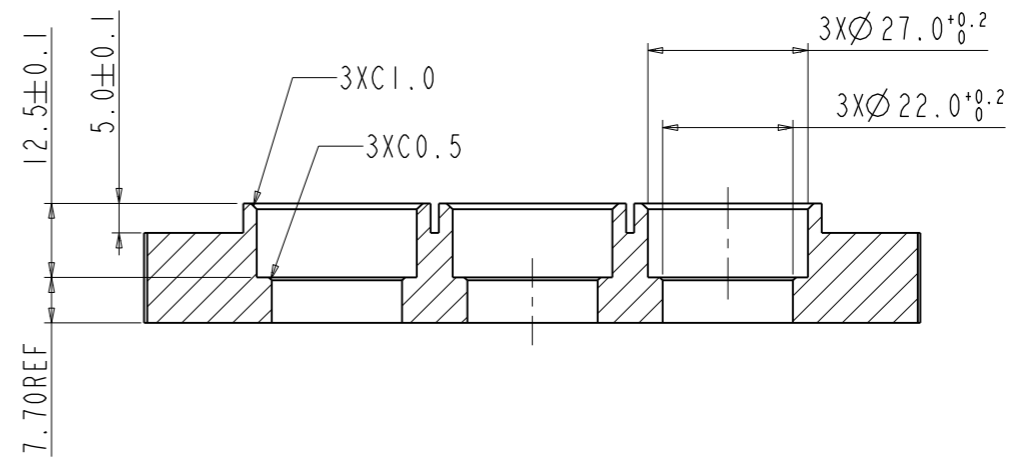

C-HVPTB3XXX

PANNEL DRAWING

ITEM	P/N	DESCRIPTION	QTY
1	C310003642	SHIELDING FOR 25MM² CABLE	3
	C310003643	SHIELDING FOR 35MM² CABLE	
	C310003644	SHIELDING FOR 50MM² CABLE	
	C310003645	SHIELDING FOR 70MM² CABLE	
2	C2000036633	OUT FERRULE FOR 25MM² CABLE	3
	C2000036632	OUT FERRULE FOR 35MM² CABLE	
	C2000036631	OUT FERRULE FOR 50MM² CABLE	
	C2000036630	OUT FERRULE FOR 70MM² CABLE	
3	P02B000085	HVPTB BODAY	1
4	P01BR00284	CABLE SEALING FOR 25MM²	3
	P01BR00285	CABLE SEALING FOR 35MM²	
	P01BR00286	CABLE SEALING FOR 50MM²	
	P01BR00287	CABLE SEALING FOR 70MM²	
5	C2200037253	BACK CAP FOR 25MM² CABLE	3
	C2200037252	BACK CAP FOR 35MM² CABLE	
	C2200037251	BACK CAP FOR 50MM² CABLE	
	C2200037254	BACK CAP FOR 70MM² CABLE	

HVPTB3N XX

C-HVPTB3XXX

C-HVPTB3XXX

SIZE A3	DWG NO. C-HVPTB3XXX	REV D
CODE: 58982	SCALE: 3:10	SHEET 2 OF 2