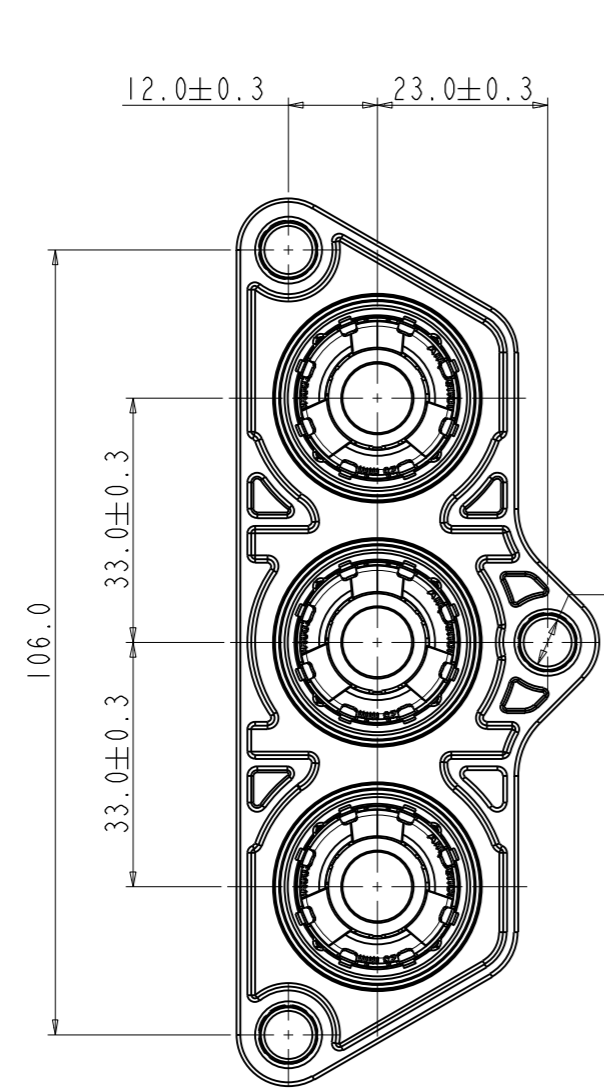

C-HVPTB3XXX

REV	ECN	DESCRIPTION	DATE	MODIFIED
A		Release	2017.03.20	
B	C4045N	Change the technical data	2020.01.04	
C	R4119N	Increase part details	2020.02.24	
D	C5322N	Change cable sealing	2021.04.09	

ORIGINAL
PDF Format
R&D

PRINTING CONTENT:
FIRST LINE:P/N
SECOND LINE:TRACEABILITY CODE

HVPTB 3 N XX	
25:	FOR 25mm ² Shielded WIRE;OD=11.9±0.4mm
35:	FOR 35mm ² Shielded WIRE;OD=14.2±0.4mm
50:	FOR 50mm ² Shielded WIRE;OD=16.5±0.4mm
70:	FOR 70mm ² Shielded WIRE;OD=19.0±0.4mm

TECHNICAL DATA		
OPERATING TEMPERATURE	-40-125°C	
SHIELDING	YES	
RoHS	YES	+
WATERPROOF	IP67&IP6K9K	+
CORROSION-PROOF GRADE (SALT FOG TEST)	48 HOURS	

DIMENSIONS	TOLERANCES	PROJECTION	TITLE	
ANSI Y14.5M	X ±0.5		Amphenol PCD Shenzhen ENGR 2017.3.20	
UNITS: MM	XX ±0.05			
Pro/E FILE	ANGLES ±2°		SIZE	DWG NO.
ORIGINAL	THIS DOCUMENT CONTAINS PROPRIETARY INFORMATION WHICH IS THE CONFIDENTIAL PROPERTY OF Amphenol PCD Shenzhen Co. Ltd Amphenol PCD Shenzhen Co. Ltd RESERVES THE RIGHT TO CLARIFY THIS DRAWING	CHKD	A3	C-HVPTB3XXX
		APPD	CODE: 58982	SCALE: 3:10
			SHEET 1	OF 2

HVPTB3N XX

C-HVPTB3XXX

C-HVPTB3XXX

SIZE A3	DWG NO. C-HVPTB3XXX	REV D
CODE: 58982	SCALE: 3:10	SHEET 2 OF 2