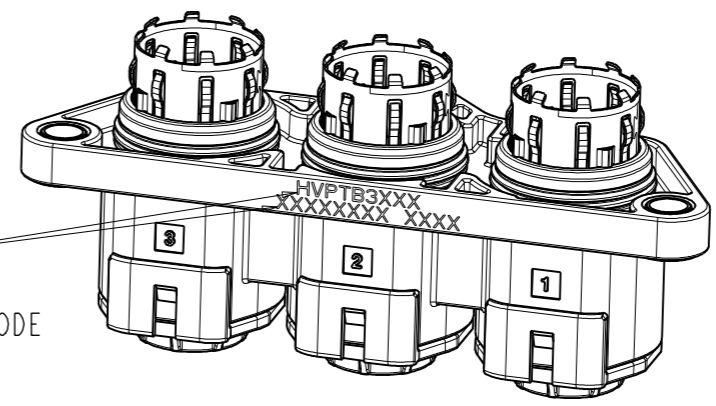

C-HVPTB3XXX

REV	ECN	DESCRIPTION	DATE	MODIFIED
A		Release	2017.03.20	
B	C4045N	Change the technical data	2020.01.04	
C	R4119N	Increase part details	2020.02.24	
D	C5322N	Change cable sealing	2021.04.09	

ORIGINAL
PDF Format
R&D

PRINTING CONTENT:
FIRST LINE:P/N
SECOND LINE:TRACEABILITY CODE

HVPTB 3 N XX	
25:	FOR 25mm ² Shielded WIRE;OD=11.9±0.4mm
35:	FOR 35mm ² Shielded WIRE;OD=14.2±0.4mm
50:	FOR 50mm ² Shielded WIRE;OD=16.5±0.4mm
70:	FOR 70mm ² Shielded WIRE;OD=19.0±0.4mm

TECHNICAL DATA		
OPERATING TEMPERATURE	-40-125°C	
SHIELDING	YES	
RoHS	YES	+
WATERPROOF	IP67&IP6K9K	+
CORROSION-PROOF GRADE (SALT FOG TEST)	48 HOURS	

DIMENSIONS	TOLERANCES	PROJECTION	TITLE	
ANSI Y14.5M	X ±0.5		Amphenol PCD Shenzhen ENGR 2017.3.20	
UNITS: MM	XX ±0.05			
Pro/E FILE	ANGLES ±2°		SIZE	DWG NO.
ORIGINAL	THIS DOCUMENT CONTAINS PROPRIETARY INFORMATION WHICH IS THE CONFIDENTIAL PROPERTY OF Amphenol PCD Shenzhen Co. Ltd Amphenol PCD Shenzhen Co. Ltd RESERVES THE RIGHT TO CLARIFY THIS DRAWING	CHKD	A3	C-HVPTB3XXX
		APPD	CODE: 58982	SCALE: 3:10
			SHEET 1	OF 2

HVPTB3N XX

C-HVPTB3XXX

C-HVPTB3XXX

SIZE A3	DWG NO. C-HVPTB3XXX	REV D
CODE: 58982	SCALE: 3:10	SHEET 2 OF 2