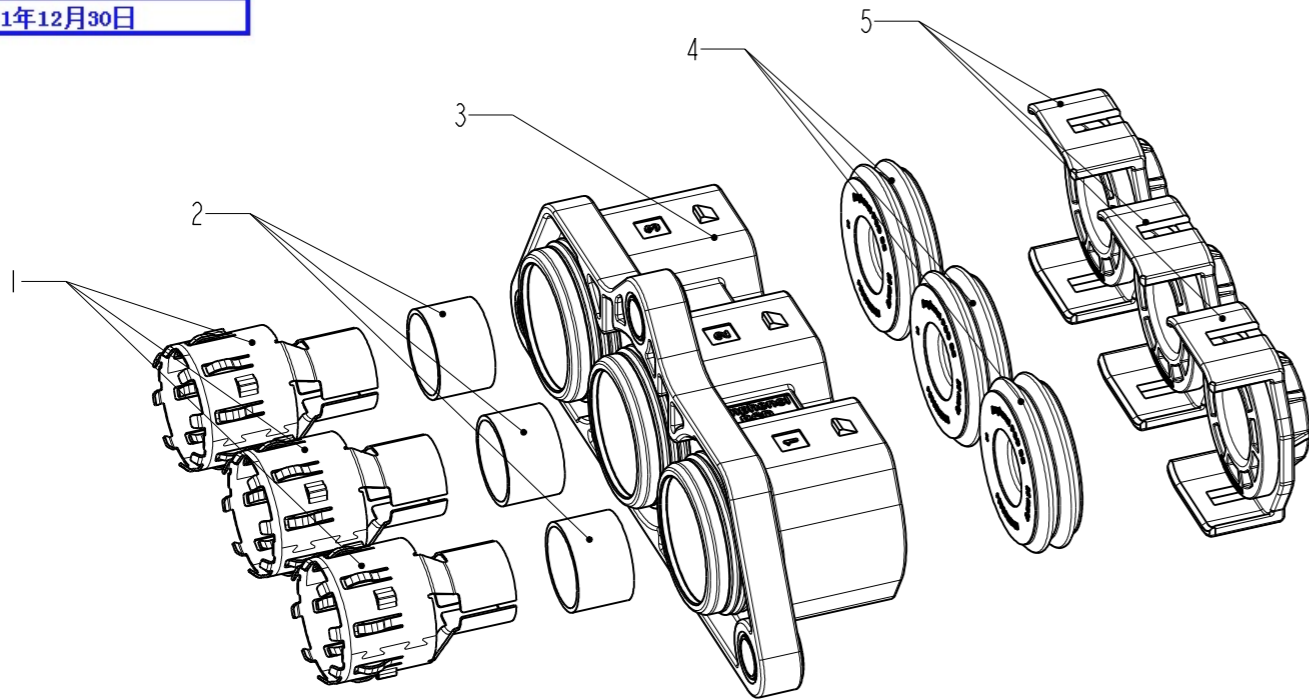

C-HVPTB3XXX

PANNEL DRAWING

ITEM	P/N	DESCRIPTION	QTY
1	C310003642	SHIELDING FOR 25MM² CABLE	3
	C310003643	SHIELDING FOR 35MM² CABLE	
	C310003644	SHIELDING FOR 50MM² CABLE	
	C310003645	SHIELDING FOR 70MM² CABLE	
2	C2000036633	OUT FERRULE FOR 25MM² CABLE	3
	C2000036632	OUT FERRULE FOR 35MM² CABLE	
	C2000036631	OUT FERRULE FOR 50MM² CABLE	
	C2000036630	OUT FERRULE FOR 70MM² CABLE	
3	P02B000085	HVPTB BODAY	1
4	P01BR00284	CABLE SEALING FOR 25MM²	3
	P01BR00285	CABLE SEALING FOR 35MM²	
	P01BR00286	CABLE SEALING FOR 50MM²	
	P01BR00287	CABLE SEALING FOR 70MM²	
5	C2200037253	BACK CAP FOR 25MM² CABLE	3
	C2200037252	BACK CAP FOR 35MM² CABLE	
	C2200037251	BACK CAP FOR 50MM² CABLE	
	C2200037254	BACK CAP FOR 70MM² CABLE	

HVPTB3N XX

C-HVPTB3XXX

C-HVPTB3XXX

SIZE A3	DWG NO. C-HVPTB3XXX	REV D
CODE: 58982	SCALE: 3:10	SHEET 2 OF 2