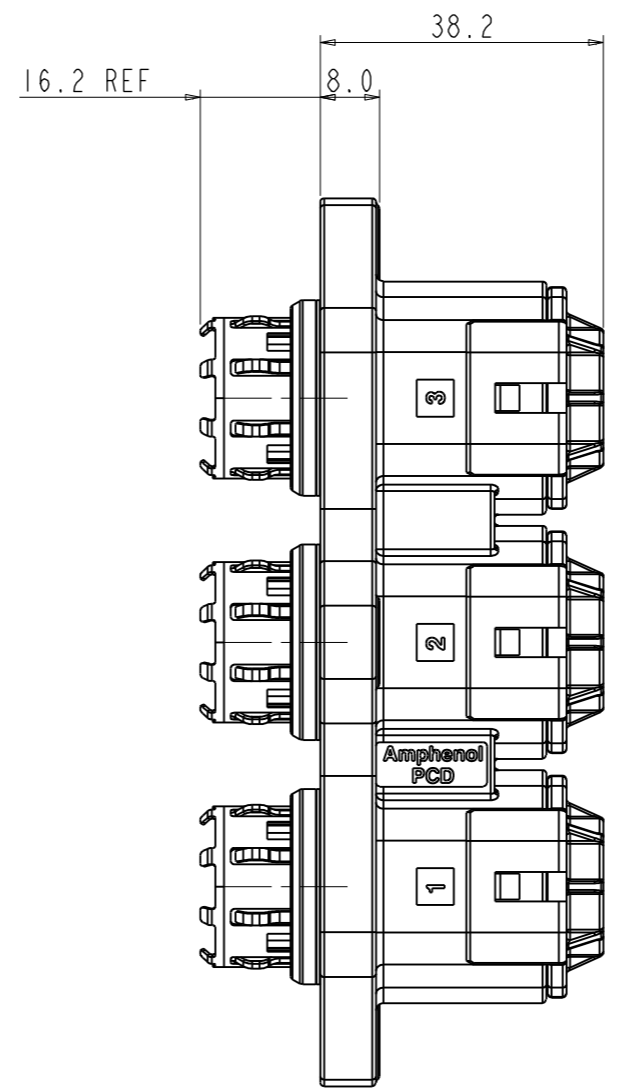

C-HVPTB3XXX

REV	ECN	DESCRIPTION	DATE	MODIFIED
A		Release	2017.03.20	
B	C4045N	Change the technical data	2020.01.04	
C	R4119N	Increase part details	2020.02.24	
D	C5322N	Change cable sealing	2021.04.09	

ORIGINAL
PDF Format
R&D

PRINTING CONTENT:
FIRST LINE:P/N
SECOND LINE:TRACEABILITY CODE

HVPTB 3 N XX	
25:	FOR 25mm ² Shielded WIRE;OD=11.9±0.4mm
35:	FOR 35mm ² Shielded WIRE;OD=14.2±0.4mm
50:	FOR 50mm ² Shielded WIRE;OD=16.5±0.4mm
70:	FOR 70mm ² Shielded WIRE;OD=19.0±0.4mm

TECHNICAL DATA		
OPERATING TEMPERATURE	-40-125°C	
SHIELDING	YES	
RoHS	YES	+
WATERPROOF	IP67&IP6K9K	+
CORROSION-PROOF GRADE (SALT FOG TEST)	48 HOURS	

DIMENSIONS	TOLERANCES	PROJECTION	TITLE	
ANSI Y14.5M	X ±0.5		Amphenol PCD Shenzhen ENGR 2017.3.20	
UNITS: MM	XX ±0.05			
Pro/E FILE	ANGLES ±2°		SIZE	DWG NO.
ORIGINAL	THIS DOCUMENT CONTAINS PROPRIETARY INFORMATION WHICH IS THE CONFIDENTIAL PROPERTY OF Amphenol PCD Shenzhen Co. Ltd Amphenol PCD Shenzhen Co. Ltd RESERVES THE RIGHT TO CLARIFY THIS DRAWING	CHKD	A3	C-HVPTB3XXX
		APPD	CODE: 58982	SCALE: 3:10
			SHEET 1	OF 2

HVPTB3N XX

C-HVPTB3XXX

C-HVPTB3XXX

SIZE A3	DWG NO. C-HVPTB3XXX	REV D
CODE: 58982	SCALE: 3:10	SHEET 2 OF 2