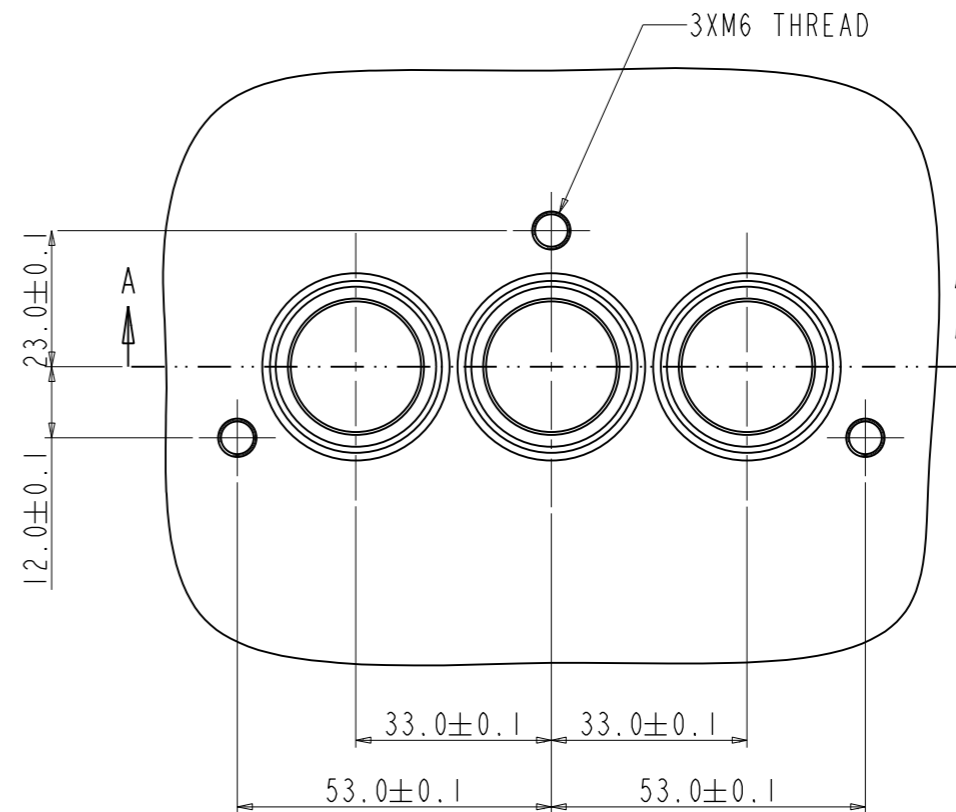

C-HVPTB3XXX

PANNEL DRAWING

ITEM	P/N	DESCRIPTION	QTY
1	C310003642	SHIELDING FOR 25MM² CABLE	3
	C310003643	SHIELDING FOR 35MM² CABLE	
	C310003644	SHIELDING FOR 50MM² CABLE	
	C310003645	SHIELDING FOR 70MM² CABLE	
2	C2000036633	OUT FERRULE FOR 25MM² CABLE	3
	C2000036632	OUT FERRULE FOR 35MM² CABLE	
	C2000036631	OUT FERRULE FOR 50MM² CABLE	
	C2000036630	OUT FERRULE FOR 70MM² CABLE	
3	P02B000085	HVPTB BODAY	1
4	P01BR00284	CABLE SEALING FOR 25MM²	3
	P01BR00285	CABLE SEALING FOR 35MM²	
	P01BR00286	CABLE SEALING FOR 50MM²	
	P01BR00287	CABLE SEALING FOR 70MM²	
5	C2200037253	BACK CAP FOR 25MM² CABLE	3
	C2200037252	BACK CAP FOR 35MM² CABLE	
	C2200037251	BACK CAP FOR 50MM² CABLE	
	C2200037254	BACK CAP FOR 70MM² CABLE	

HVPTB3N XX

C-HVPTB3XXX

C-HVPTB3XXX

SIZE A3	DWG NO. C-HVPTB3XXX	REV D
CODE: 58982	SCALE: 3:10	SHEET 2 OF 2